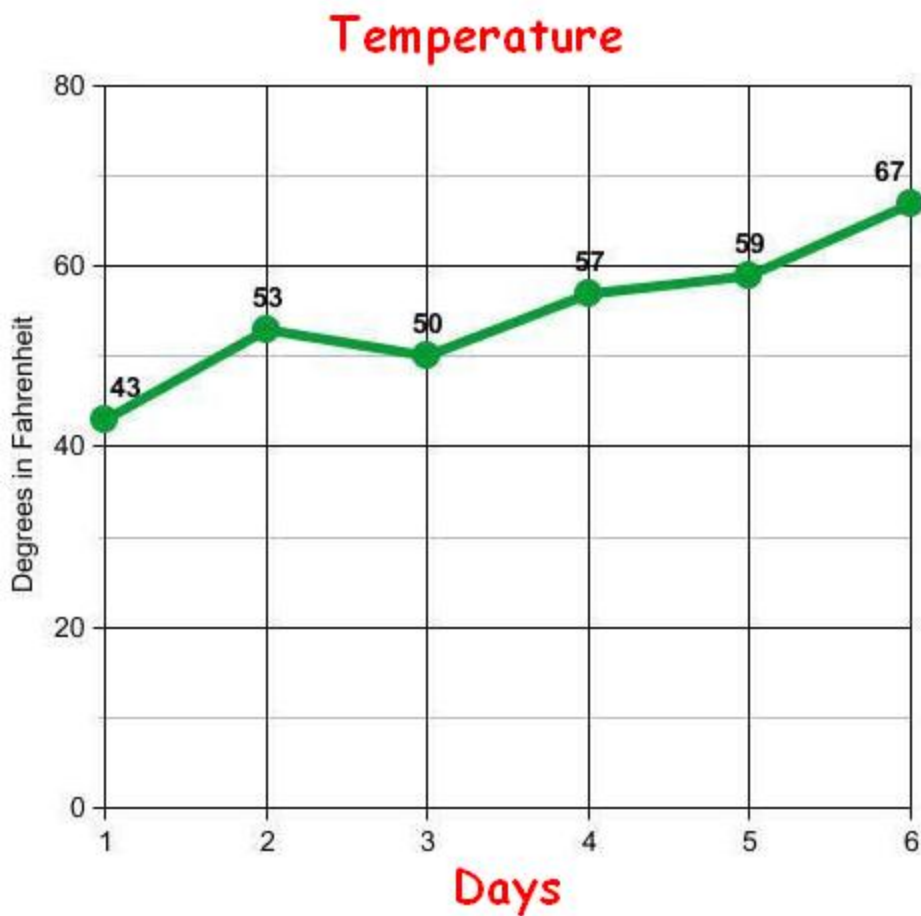

Fill in the Temperature Table

Use the line graph to fill in the table.

Day	Temperature
1	43° F
2	
3	
4	57° F
5	
6	